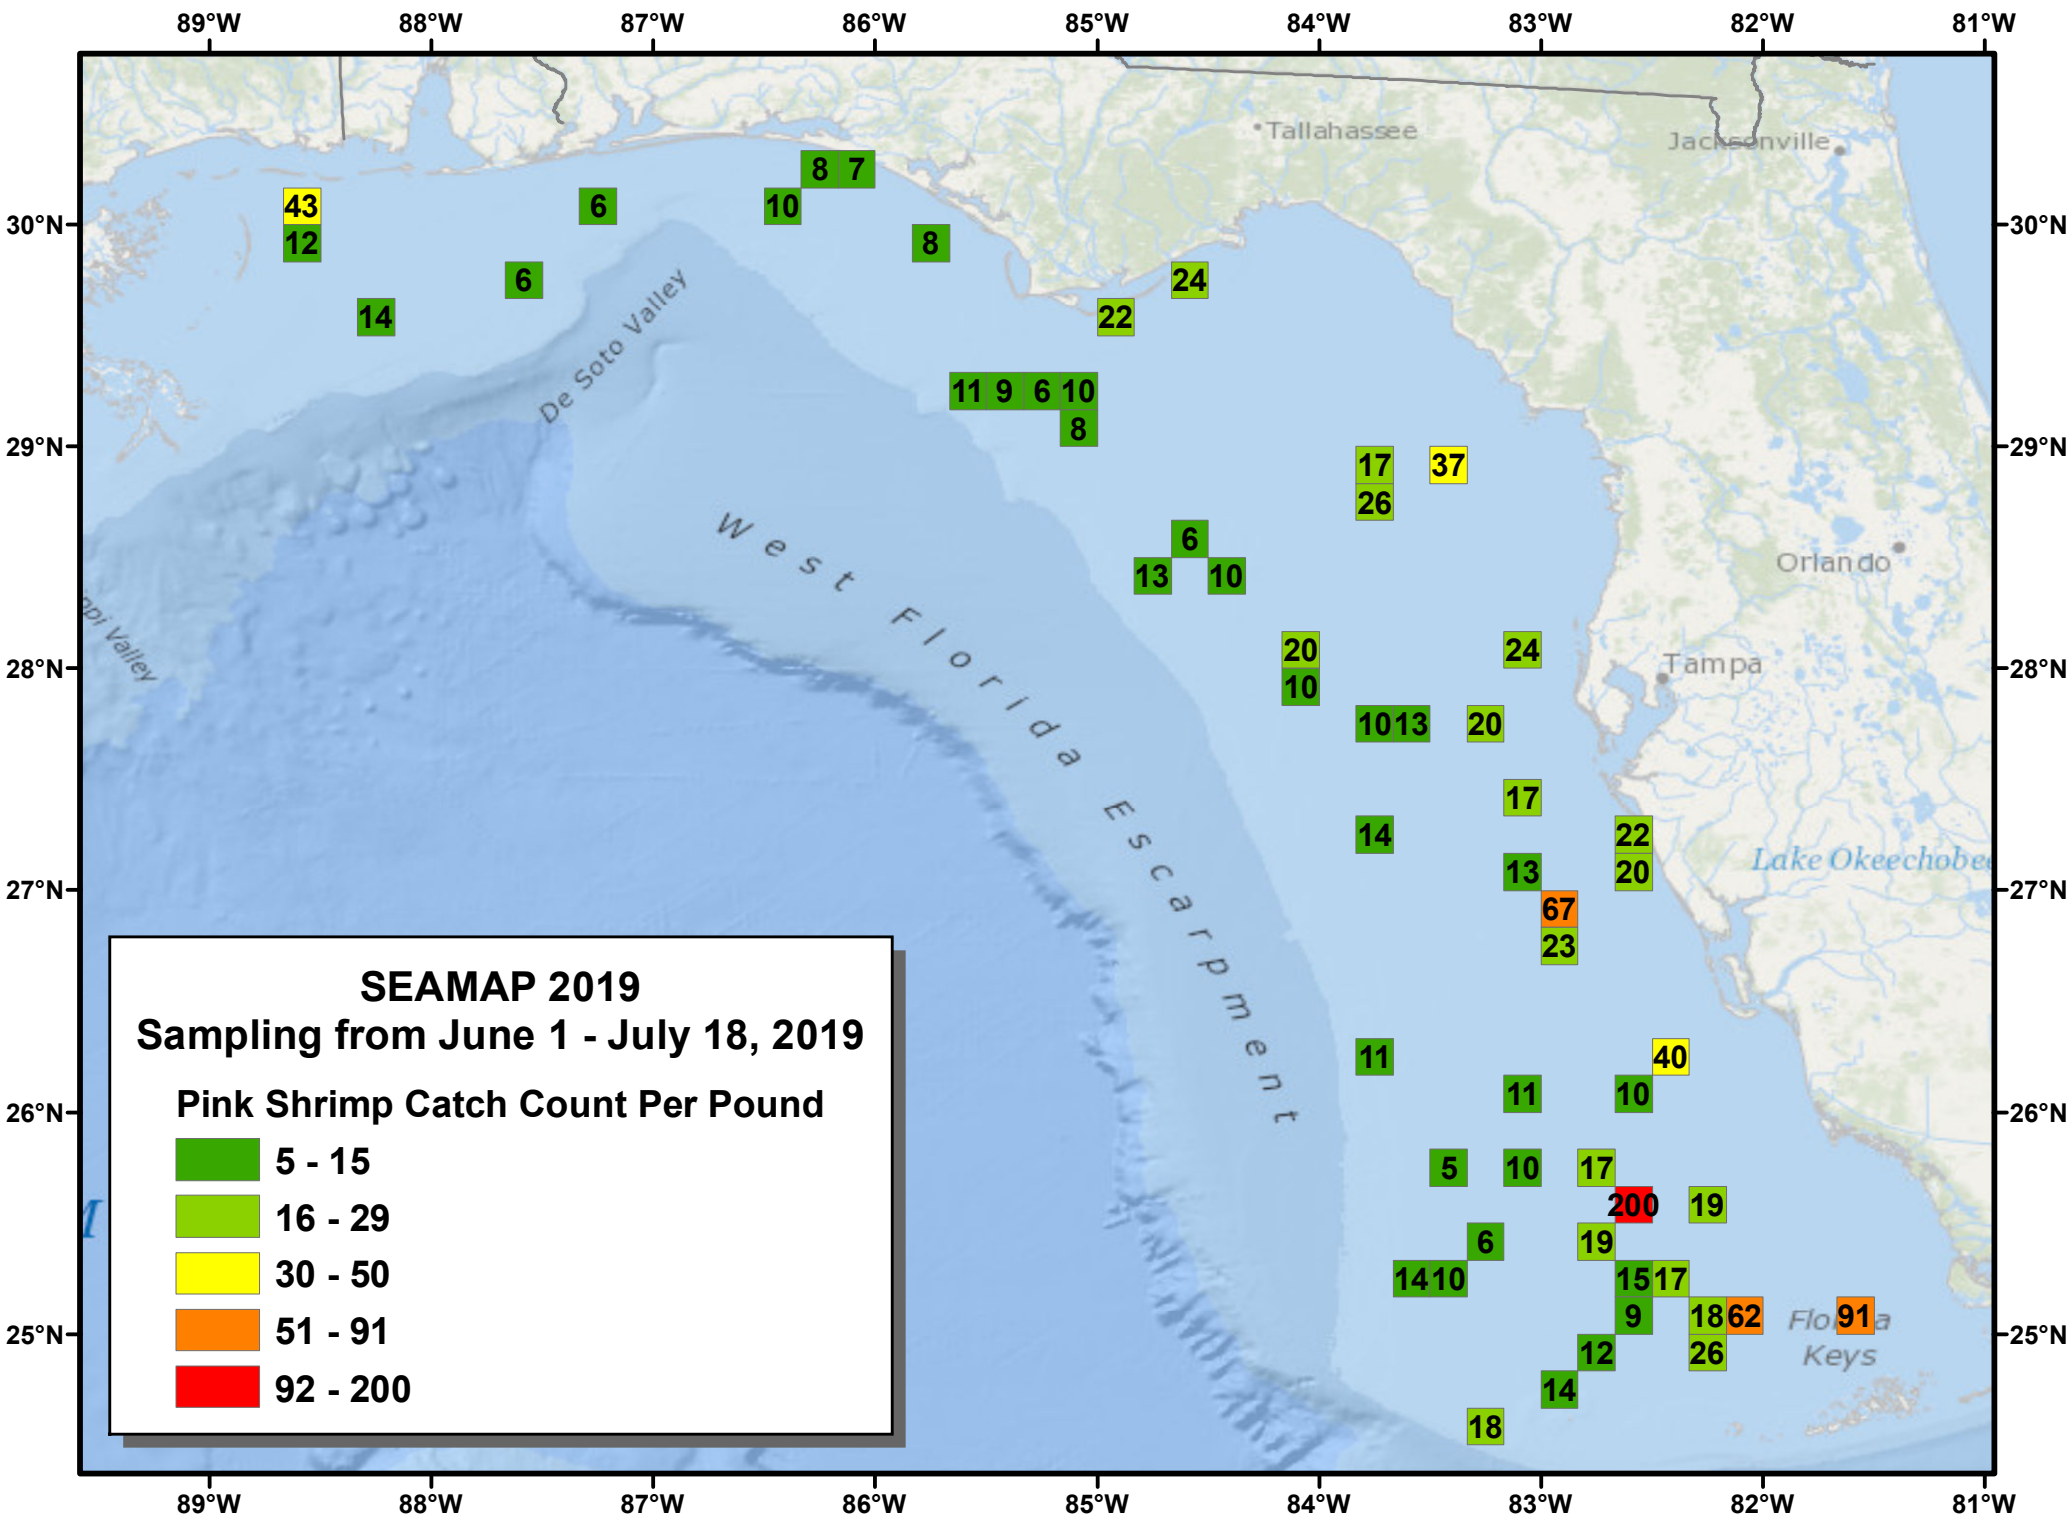

43
12

6

8 7

10

8

14

6

22

24

11 9 6 10

8

17

37

26

13

6

10

20

10

10 13

20

17

13

22

20

11

11

10

40

5

10

17

200

19

14 10

6

19

15 17

9

18 62

26

18

12

14

91